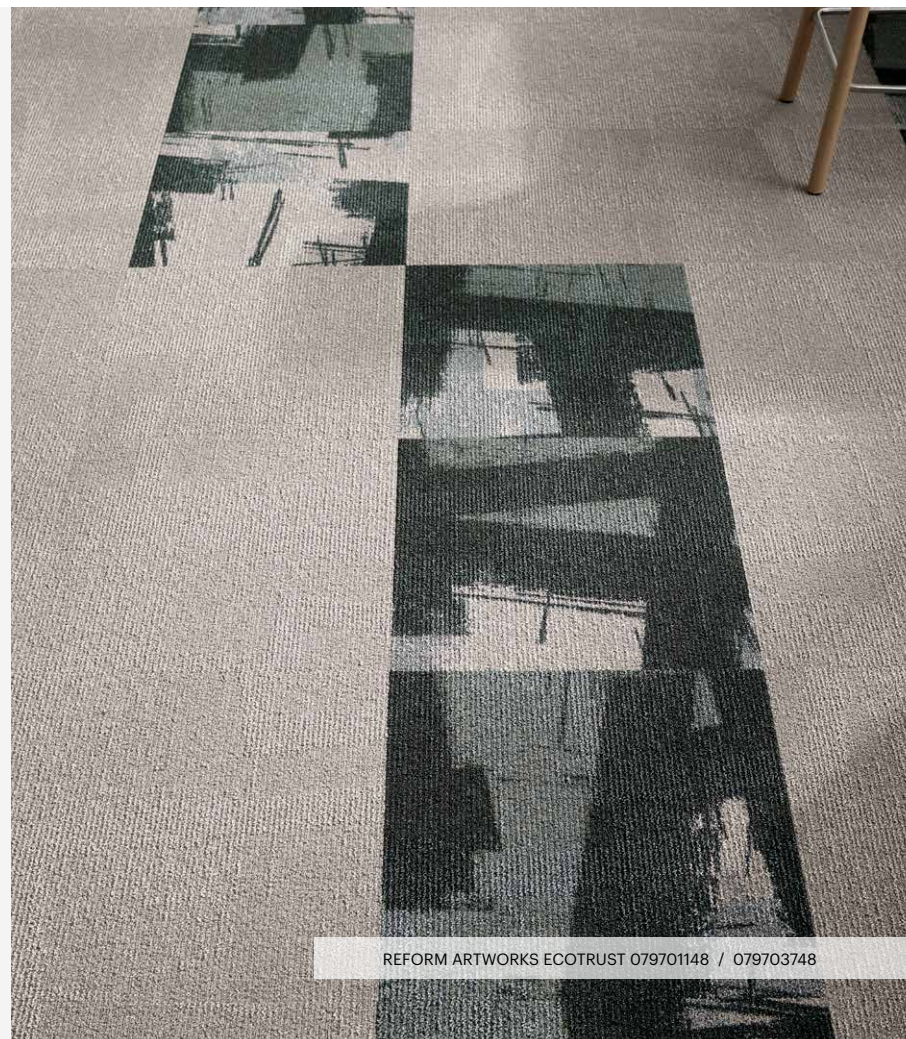

ARTWORKS – CONNECT

Nine rich colour combinations

REFORM ARTWORKS ECOTRUST 079701148 / 079703748