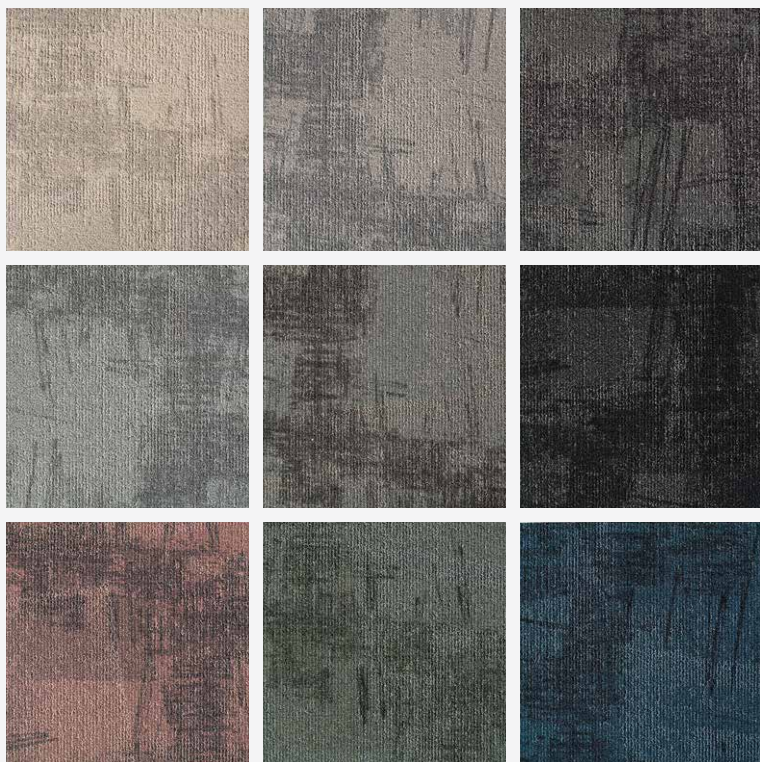

ARTWORKS – ASSEMBLE

Nine tone-on-tone colours

REFORM ARTWORKS 0799020