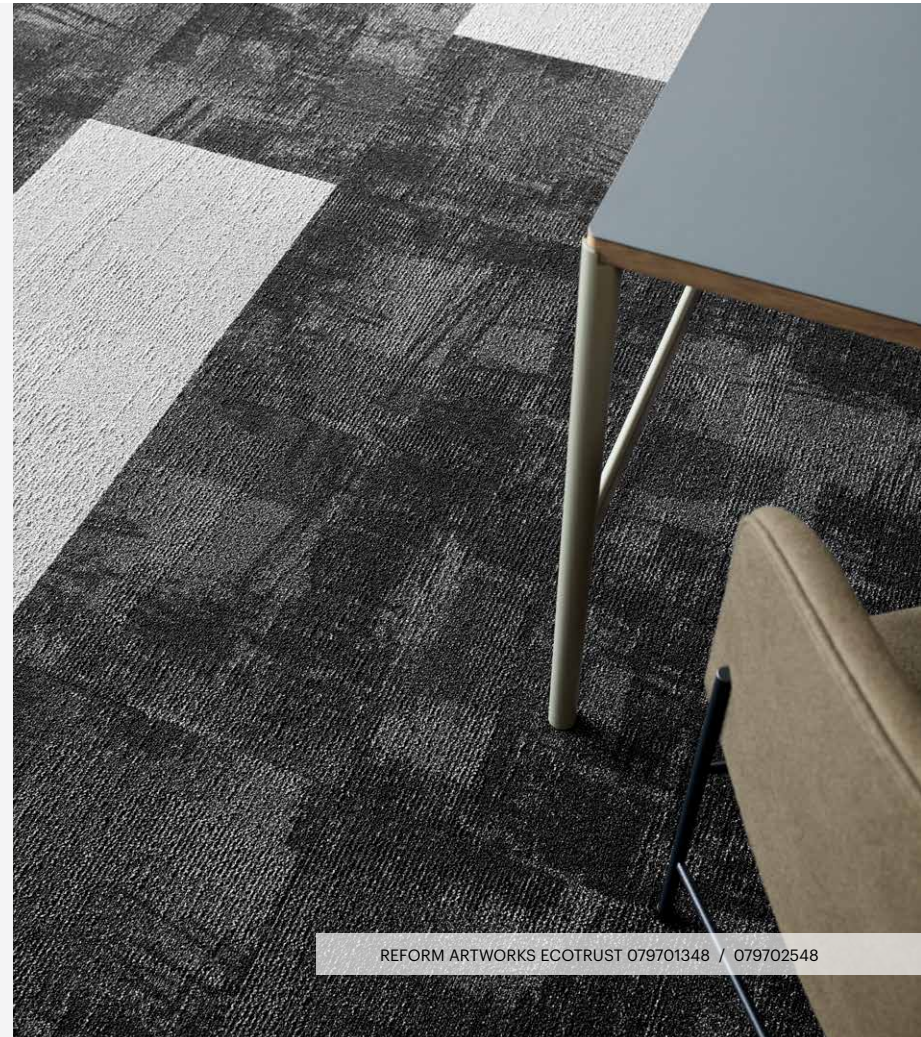

ARTWORKS – ASSEMBLE

Assemble

The painter's hand softens the geometry while action-painted marks give the pattern an experimental aspect. Available in nine tone-on-tone colours.