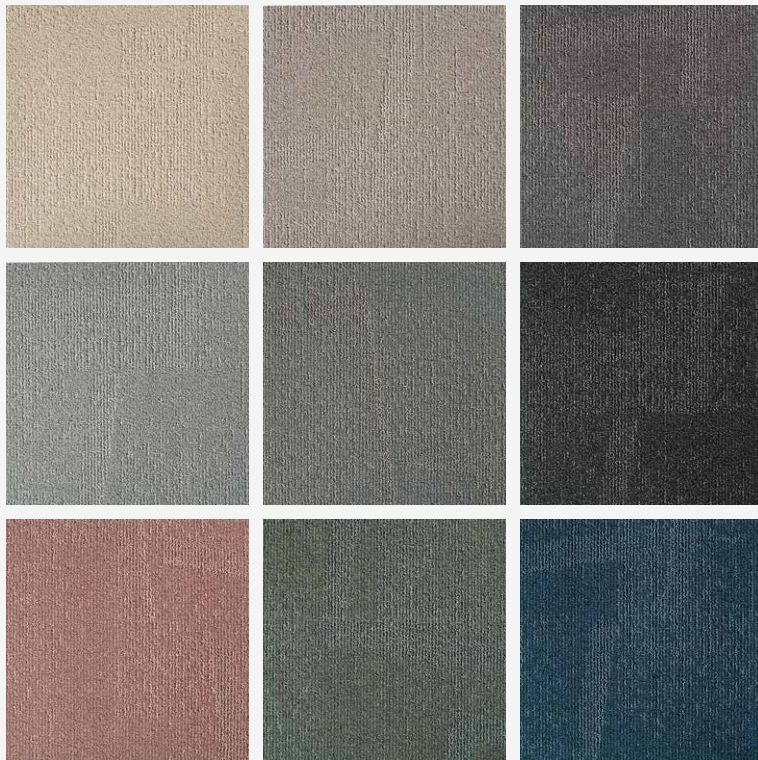

ARTWORKS – ANGLE

Nine solid colours