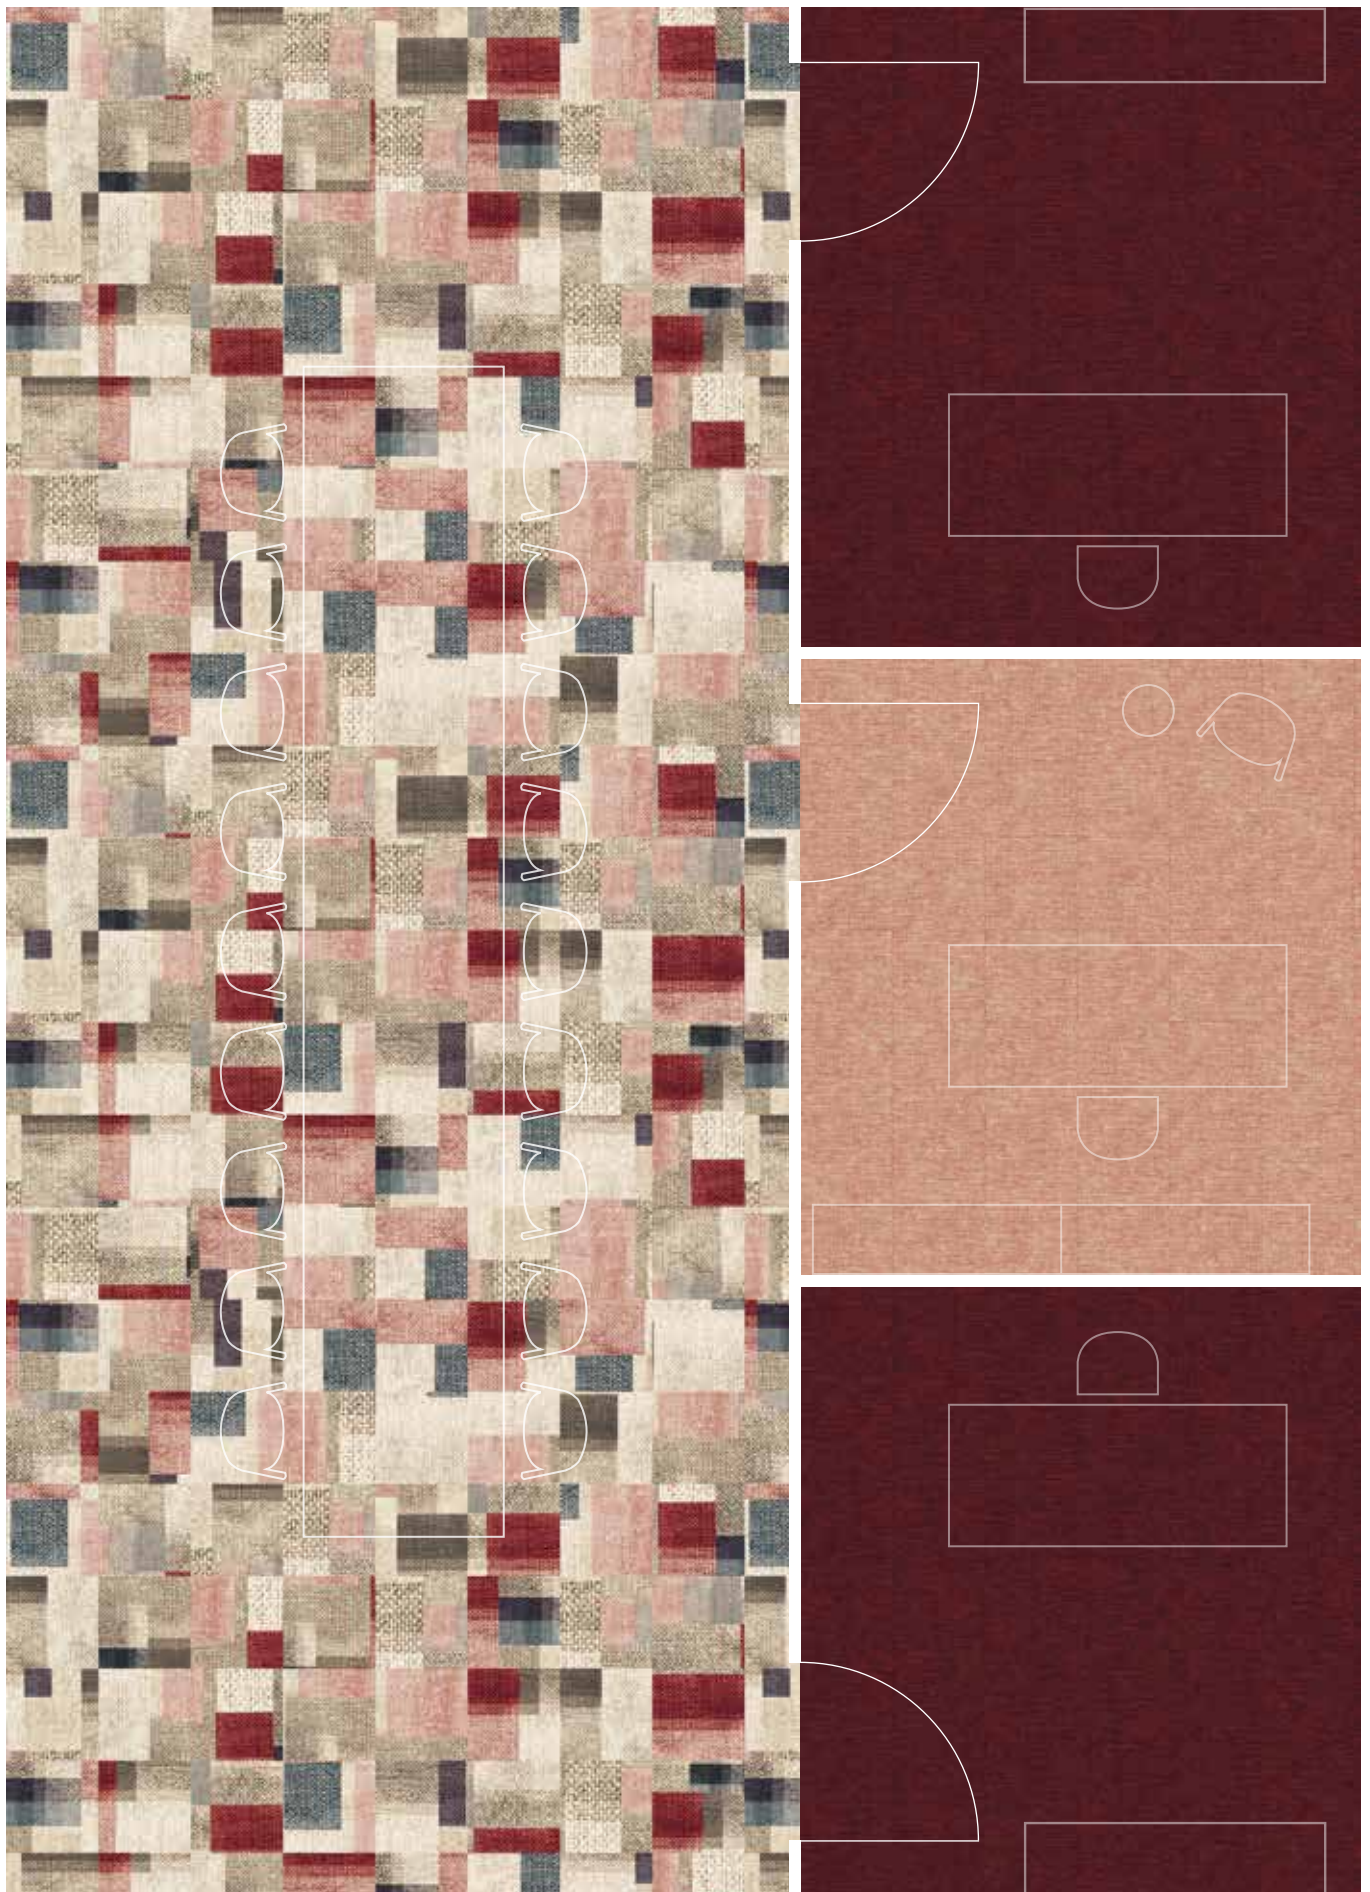

400 cm

Approx. 100 cm

Approx. 100 cm

No recolour possible

Floorscape inspiration

beiges + greens

RF55751812 REWOVEN
w: 390.1 cm x l: 195.1 cm

5575