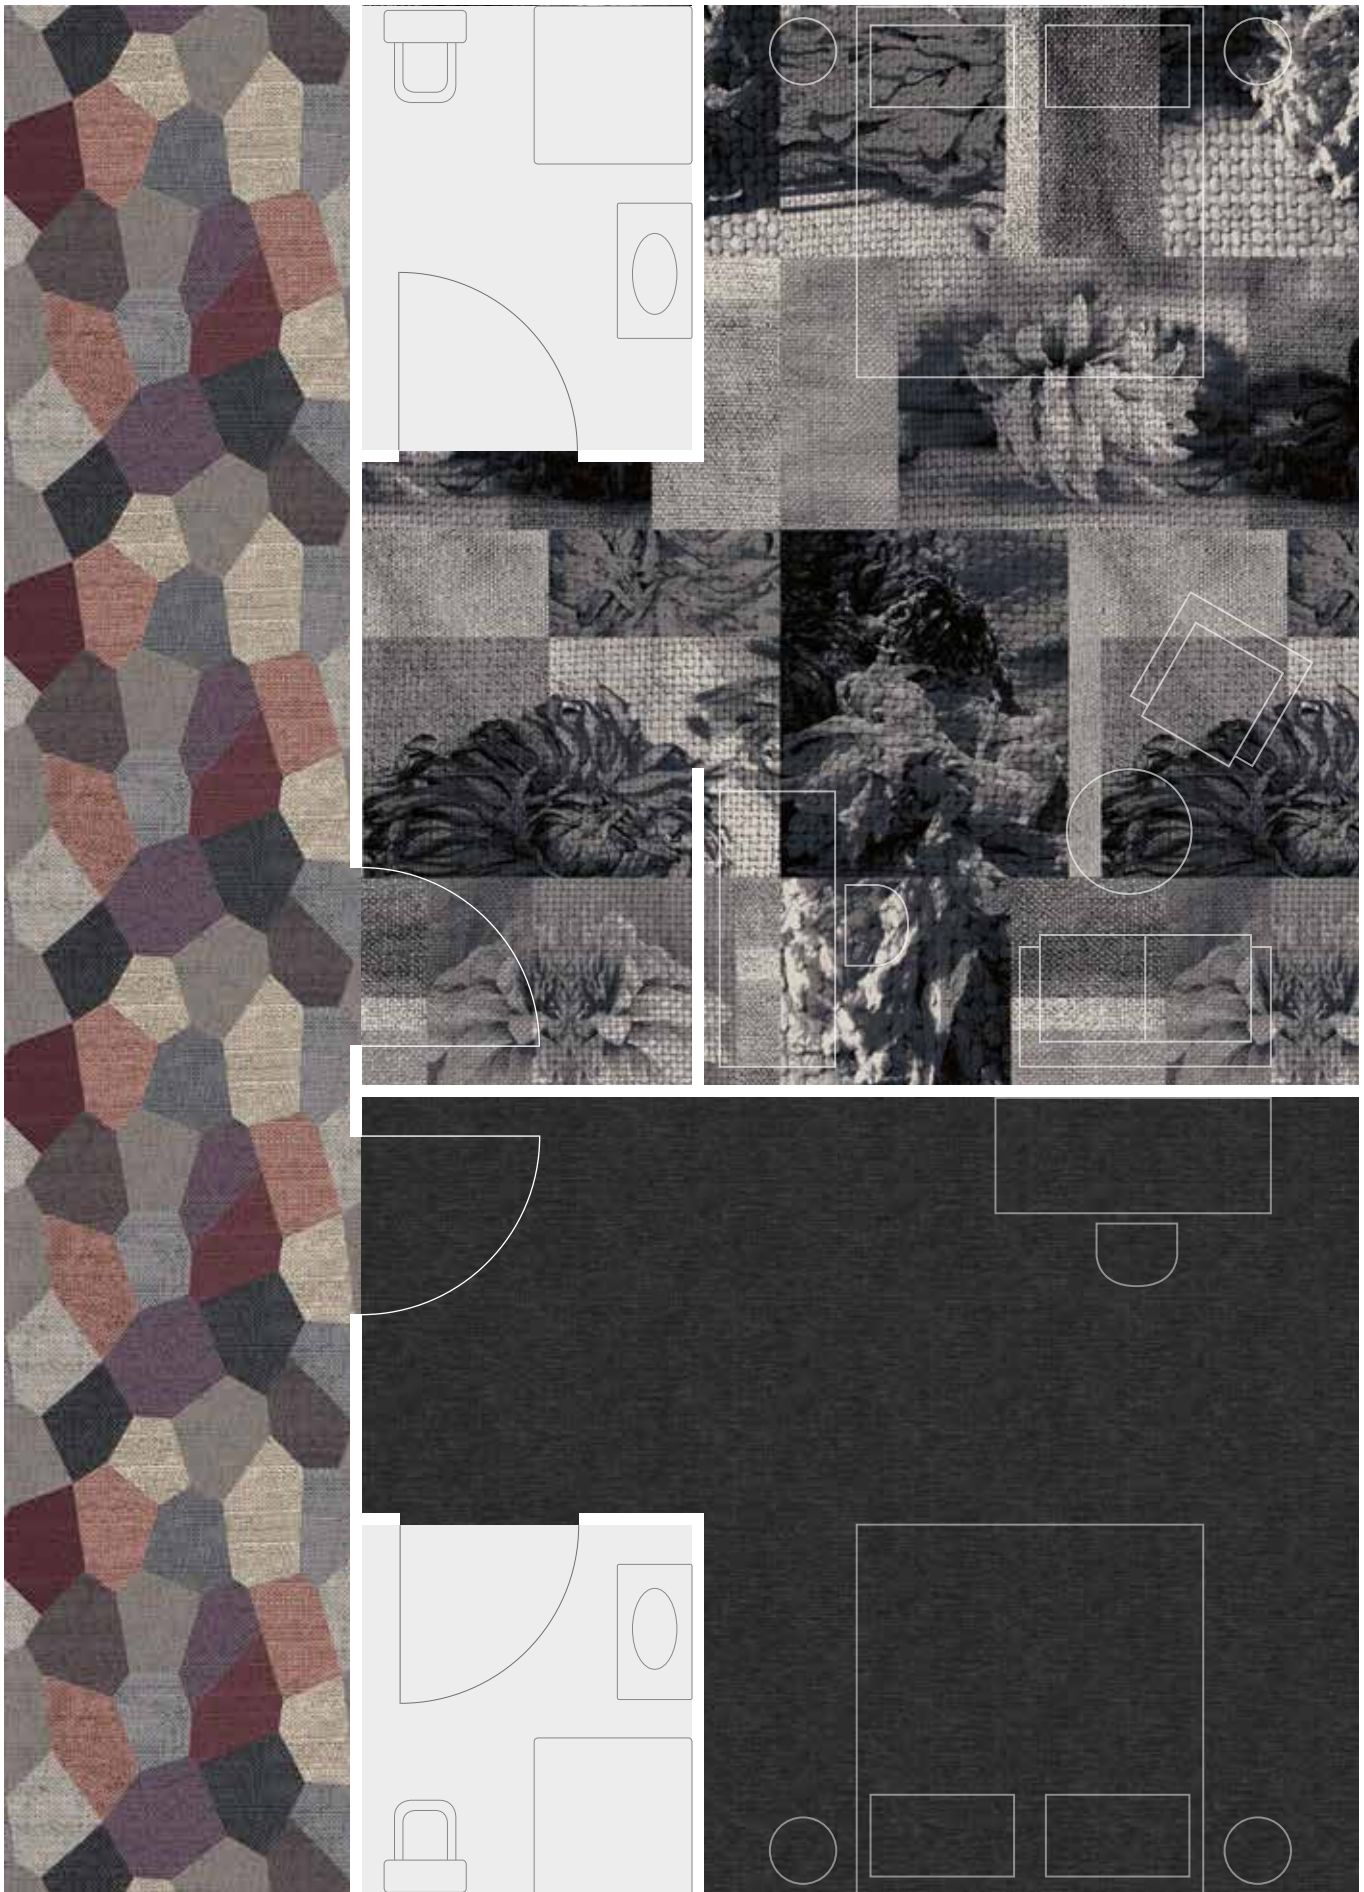

Tone 1

Tone 2

Tone 3

Tone 4

Tone 5

Floorscape inspiration

RFM55001807 TWINE MONO / RFM55001817 TWINE COLOUR 24x96 CM PLANKS

RF55001801 LINEN
w: 195.1 cm x l: 195.1 cm