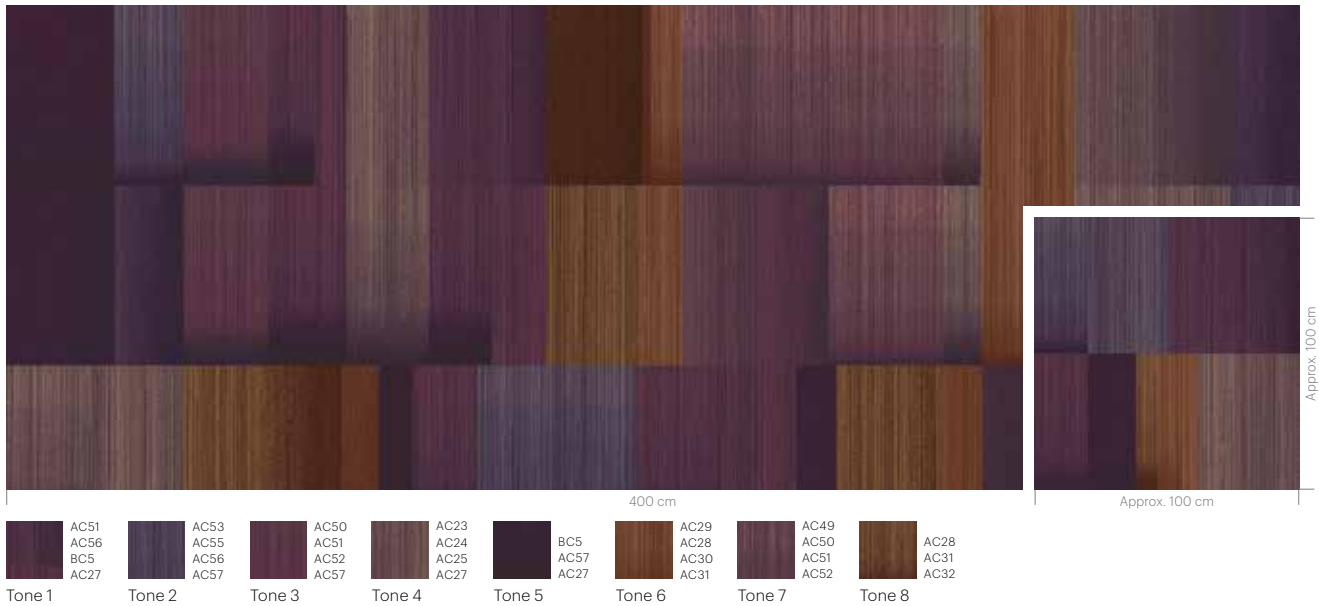

RF55001817 TWINE COLOUR
w: 390.1 cm x l: 433.3 cm

5500